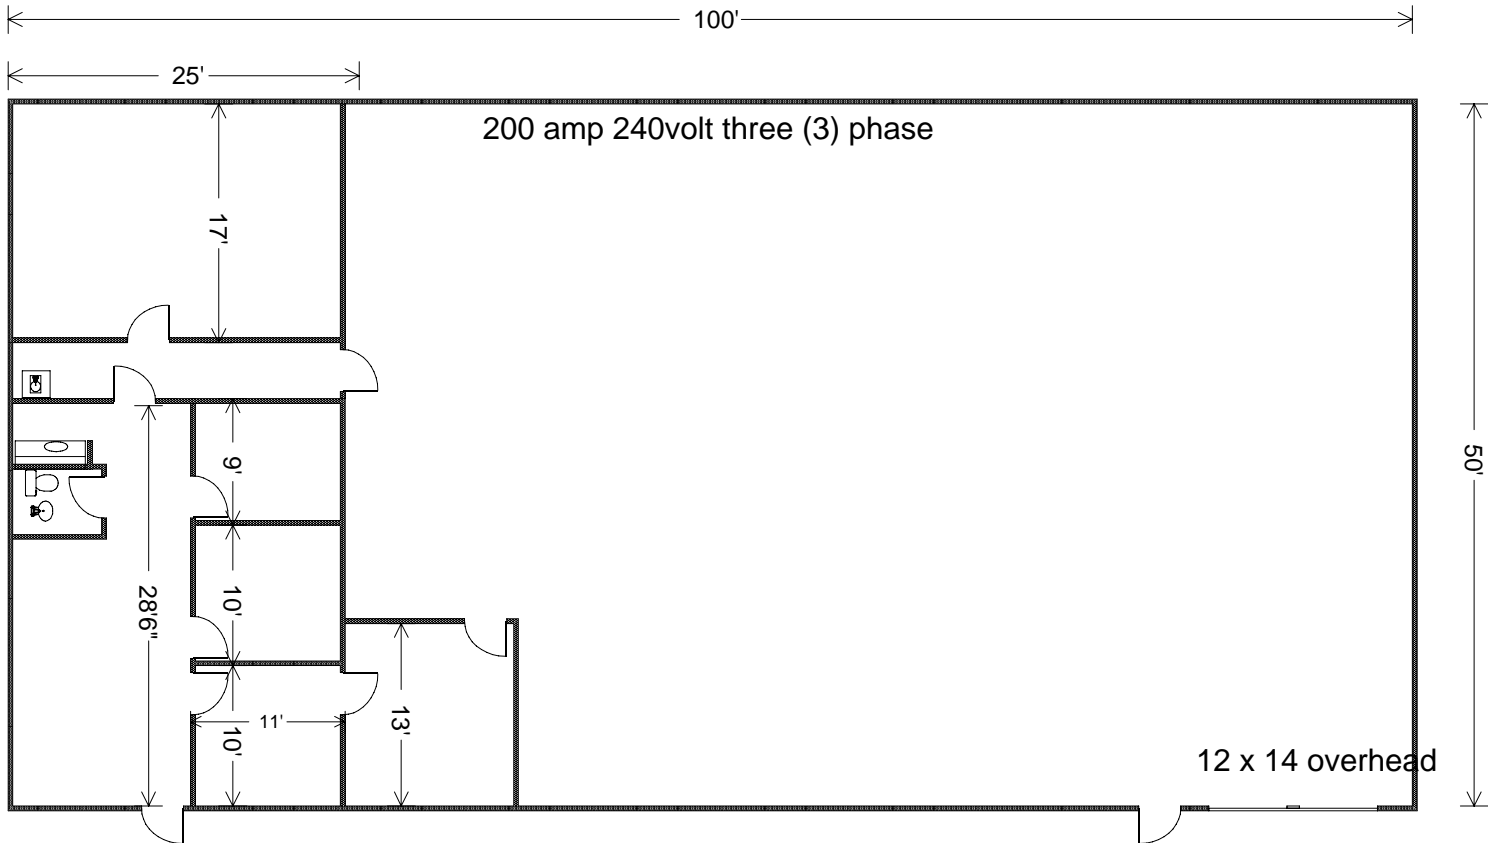

## 4125 "P" Hollister

1250 SF AC office/bath

3750 SF warehouse

5000 SF Total Lease Space