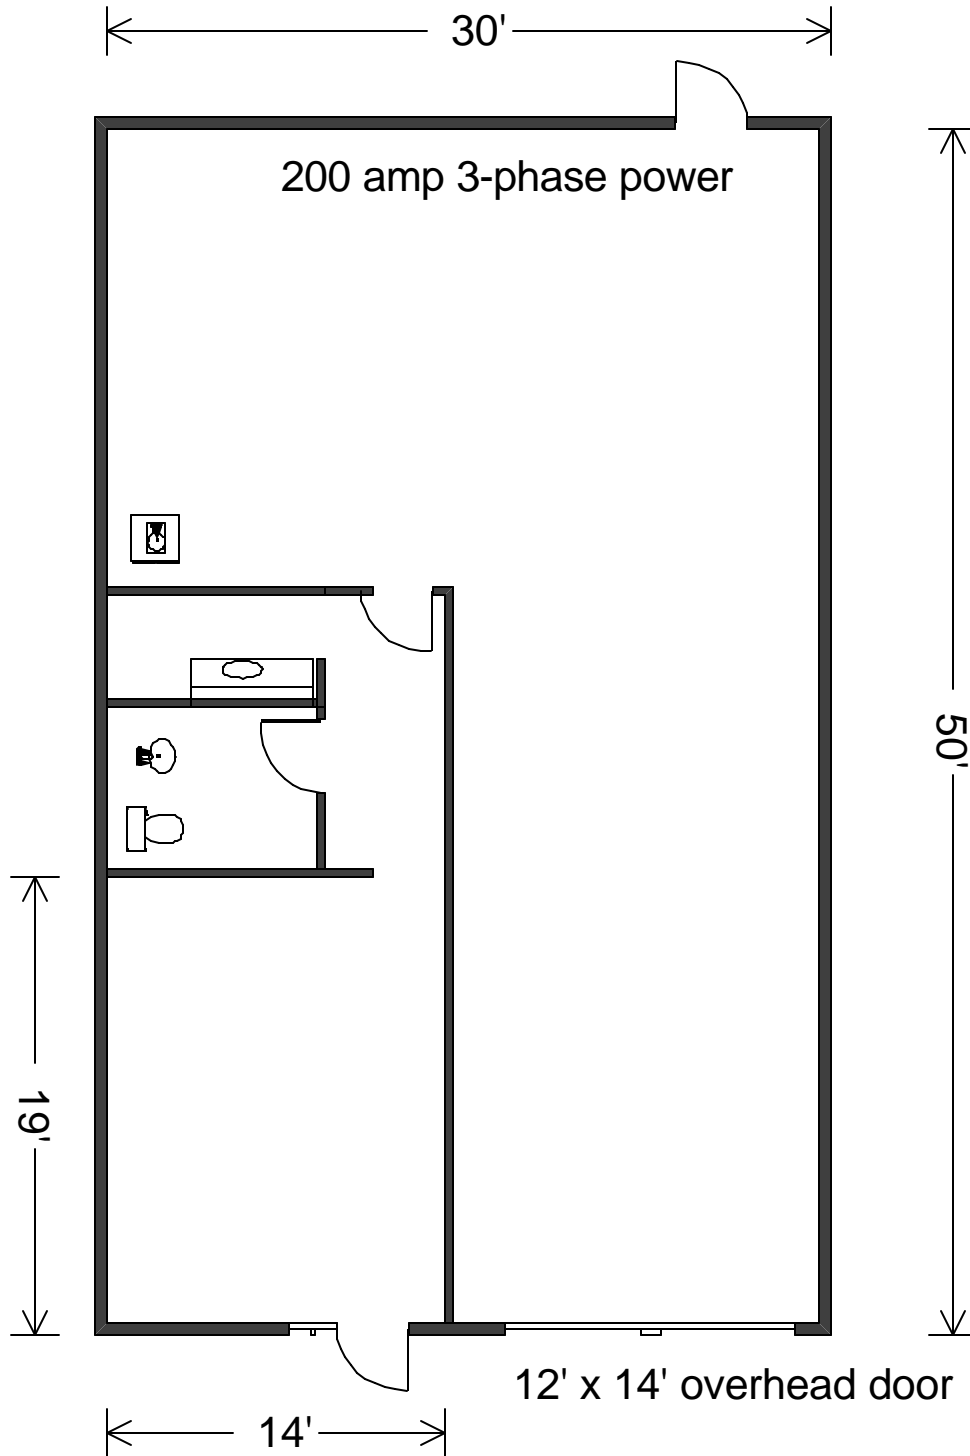

8/22/2002

4123 "D" Hollister

420 SF AC Office

1080 SF Warehouse

1500 SF Total Space